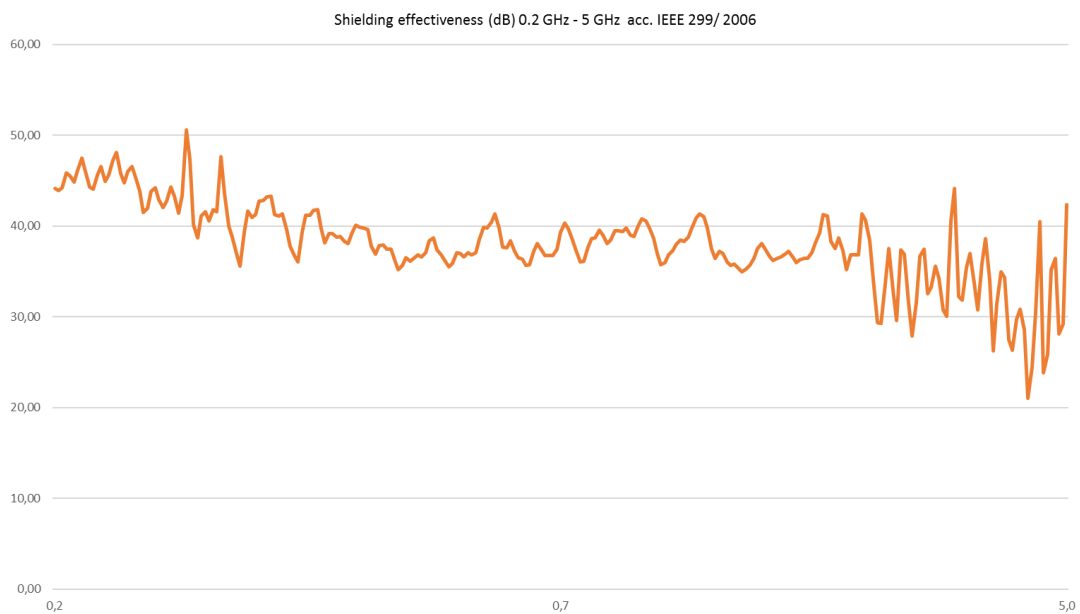

## Shieldex<sup>®</sup> Silverjersey light

8001602015

## Shieldex<sup>®</sup> Silverjersey light

8001602015

|                                     |   |
|-------------------------------------|---|
| <b>Composition</b>                  | 83 % Cotton / 17 % Shieldex yarn                          |
| <b>Type of knit</b>                 | Jersey  |
| <b>Colour</b>                       | Black   |
| <b>Measured Frequency</b>           | 0.2 GHz – 5 GHz   |
| <b>Shielding Effectiveness</b>      | Average of < 38 dB from 0.2 GHz – 5 GHz                   |
| <b>Total Weight</b>                 | 165 g/m <sup>2</sup> ± 8 %                                |
| <b>Roll Width</b>                   | 143 +5/ -2 cm   |
| <b>Roll length</b>                  | on request  |
| <b>Storage and Handling</b>         | According to our care and handling instructions           |
| <b>Compliance and Certification</b> | OEKO-TEX® STANDARD 100, DIN EN ISO 9001:2015, REACH, RoHS |